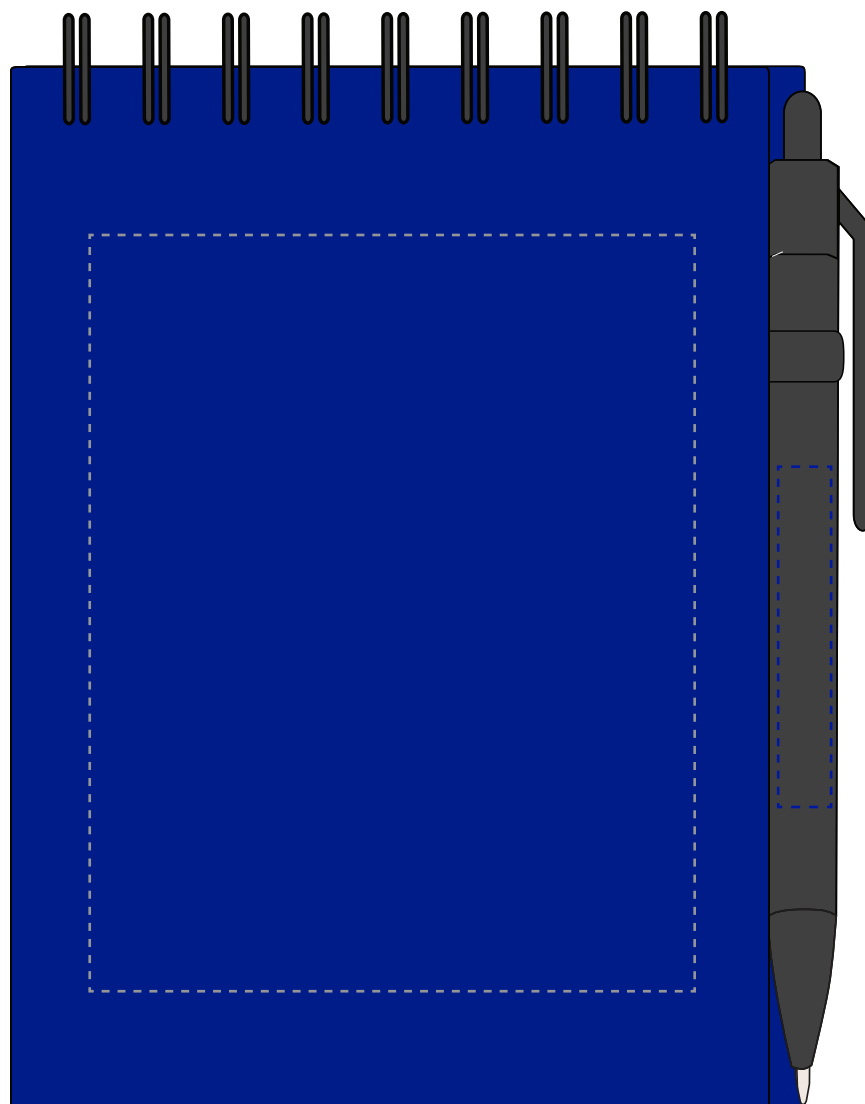

Artwork Approval

Your Ref:
Our Ref:

Quantity:
Version: 1

Product Code: QS0252
Product Colour: BLUE

PRODUCT NOTES: DUE TO THE NATURE OF THE PRODUCT THE PRINT POSITION MAY VARY BY 2 - 3 MM

We stock this item in the following colours

The dashed line is to demonstrate print area and will not appear on your printed item

PANTONE REFERENCE(S)

- Colour 1
- Colour 2
- Colour 3

ARTWORK SCALE 100%

PRINT LAYOUT

- CENTRED TO PRINT AREA
- CENTRED TO NOTEBOOK

PRINTING CONCERNS:

ACTUAL ARTWORK SIZE:

** Due to the recycled nature of this notebook white print can appear patchy, we would recommend a silver print which gives a more consistent finish due to the metallic element of the silver ink **

Please check the following are correct

QUANTITY ☒ CORRECT PRODUCT and PRODUCT COLOUR ☒ PRINT SIZE and POSITION ☒ PRINT COLOUR ☒ SPELLING, PHONE NUMBERS, EMAILS and WEBSITES ☒

Any special print requirements must be advised at approval stage, however a new visual may have to be done and approved which may affect the lead time. We may at times advise you of our concerns with regard to the print or print colour on the pdf proof - if approval is given this is unfortunately at your own risk. If a photograph is required of the item this may be chargeable and this is quite often done on day of despatch and could delay your order if approval isn't received immediately.

We cannot accept liability for errors, however caused, which are evident in the proof and not indicated by you at this stage. You are liable for all relevant costs incurred in correcting such mistakes once the proof has been approved. Please note: Your order will not go into production until this proof is approved in writing. This product may have more than one print area, please check to ensure the print position is correct as mistakes cannot be rectified once the goods have been printed. Due to the restrictions and constraints of printing, we can only use 'coated' ink, therefore your pantone reference will need to be a 'C' code. Please double check the pantone colour against a coated pantone book before approving the artwork. The colour and texture of a product can also have an effect on the final print colour.

To proceed, please reply back to sender clearly stating that the proof is approved